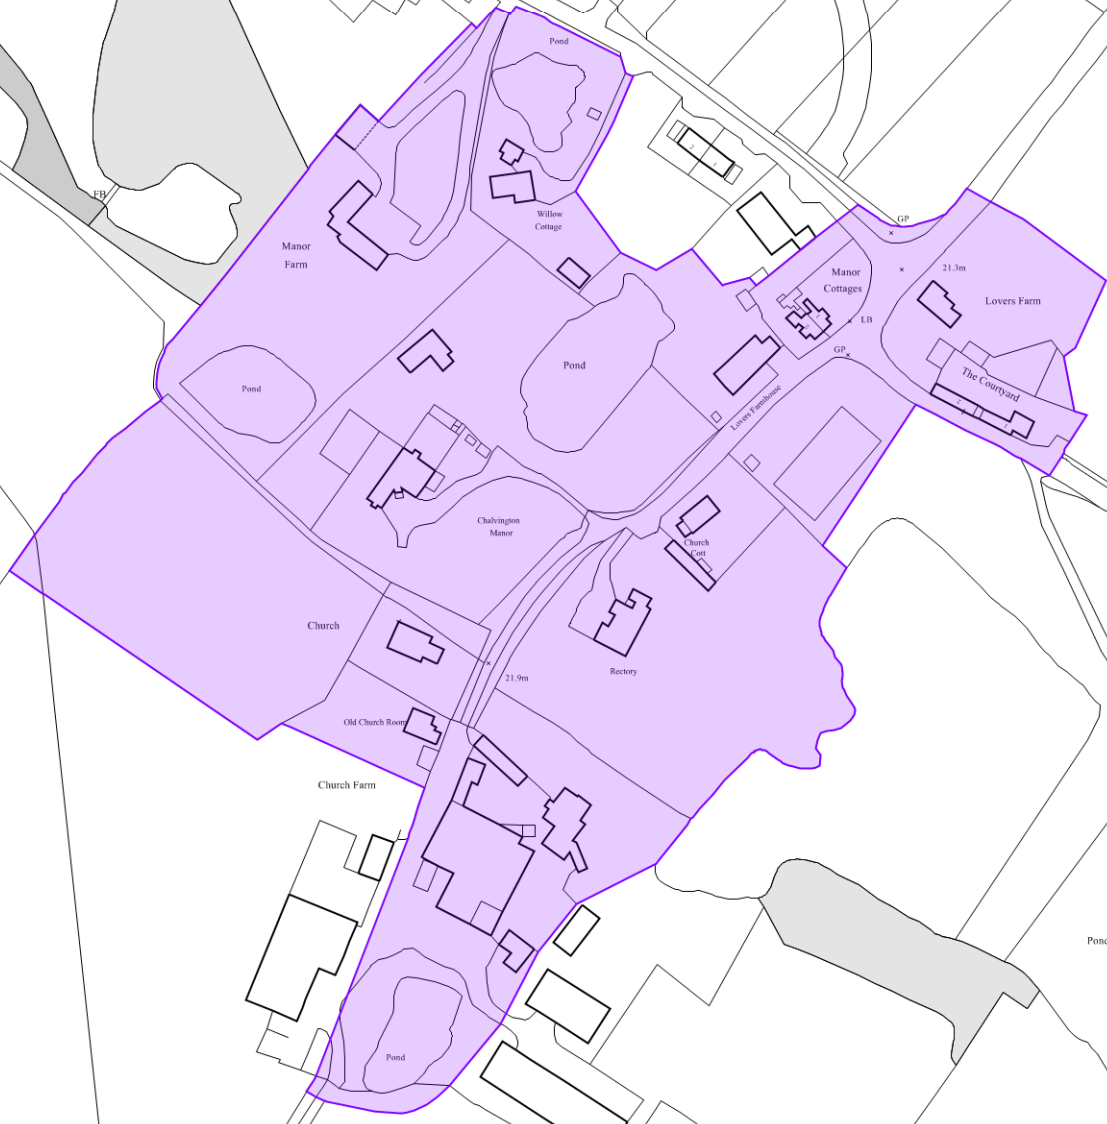

Chalvington

Key

Previous Conservation Area (Superseded)	
Designated Conservation Area 2017	

© Crown copyright and database rights 2017 Ordnance Survey 100018692. You are permitted to use this data solely to enable you to respond to, or interact with, the organisation that provided you with the data. You are not permitted to copy, sub-licence, distribute or sell any of this data to third parties in any form.