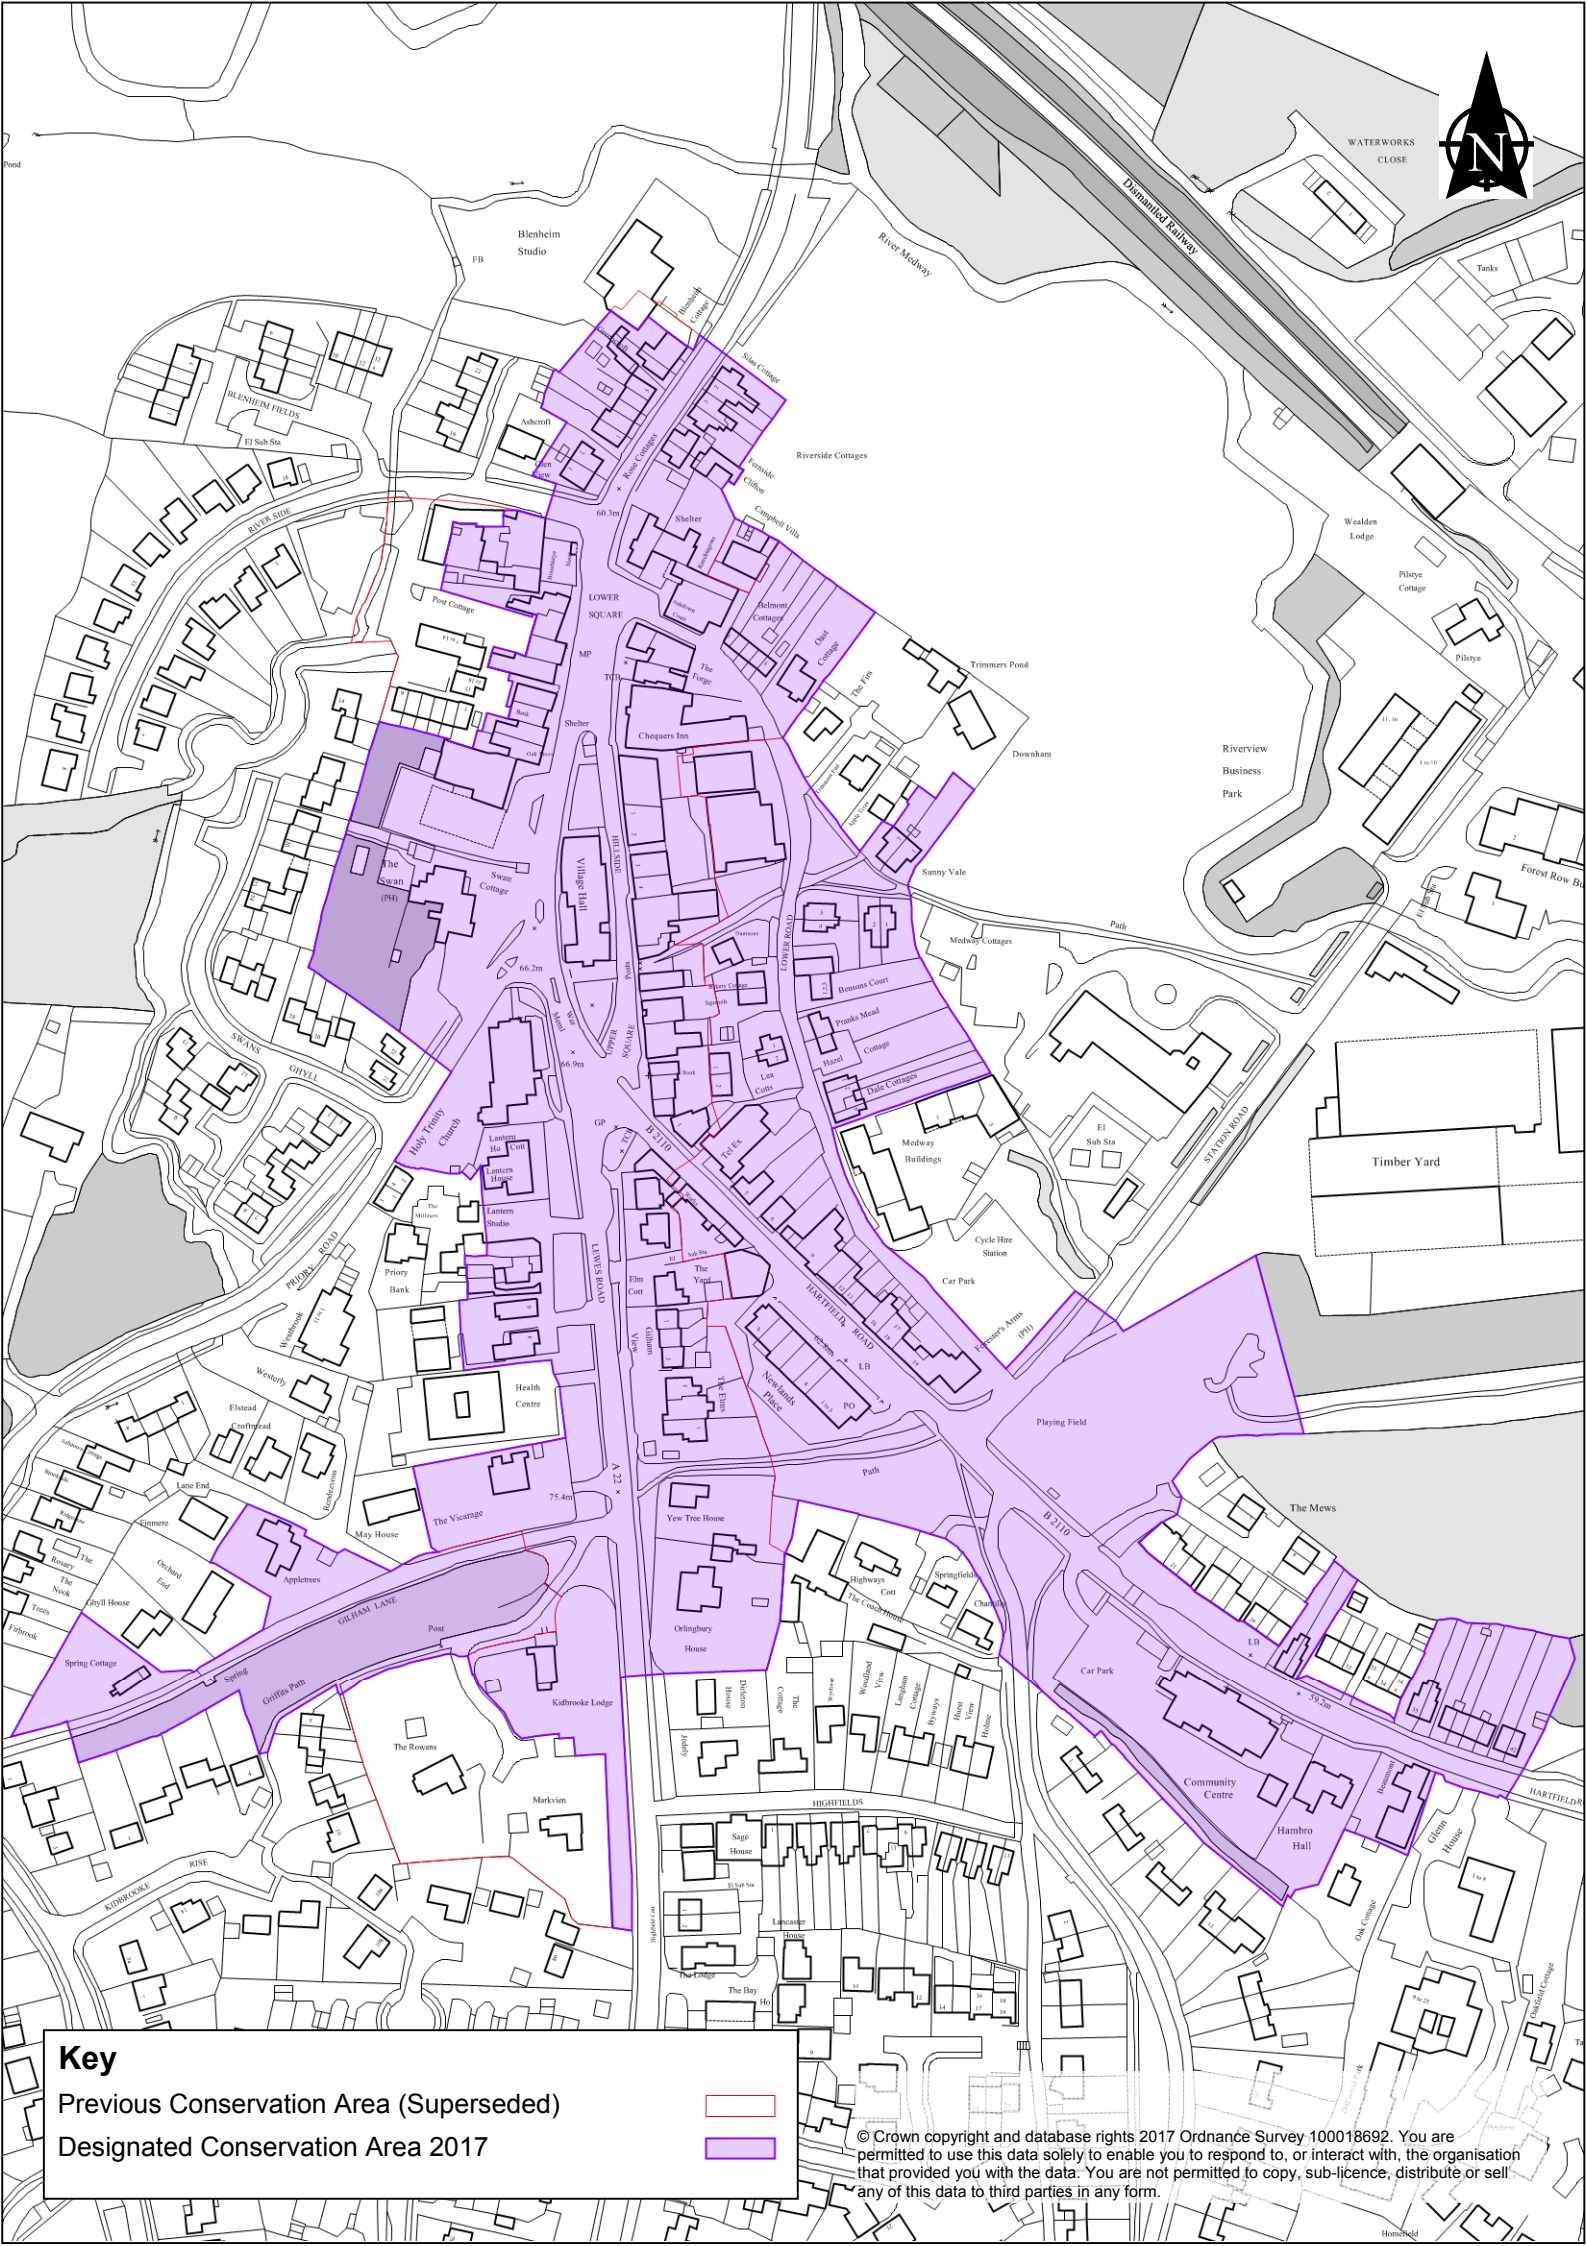

WATERWORKS
CLOSE

Key

Previous Conservation Area (Superseded)

Designated Conservation Area 2017

© Crown copyright and database rights 2017 Ordnance Survey 100018692. You are permitted to use this data solely to enable you to respond to, or interact with, the organisation that provided you with the data. You are not permitted to copy, sub-licence, distribute or sell any of this data to third parties in any form.