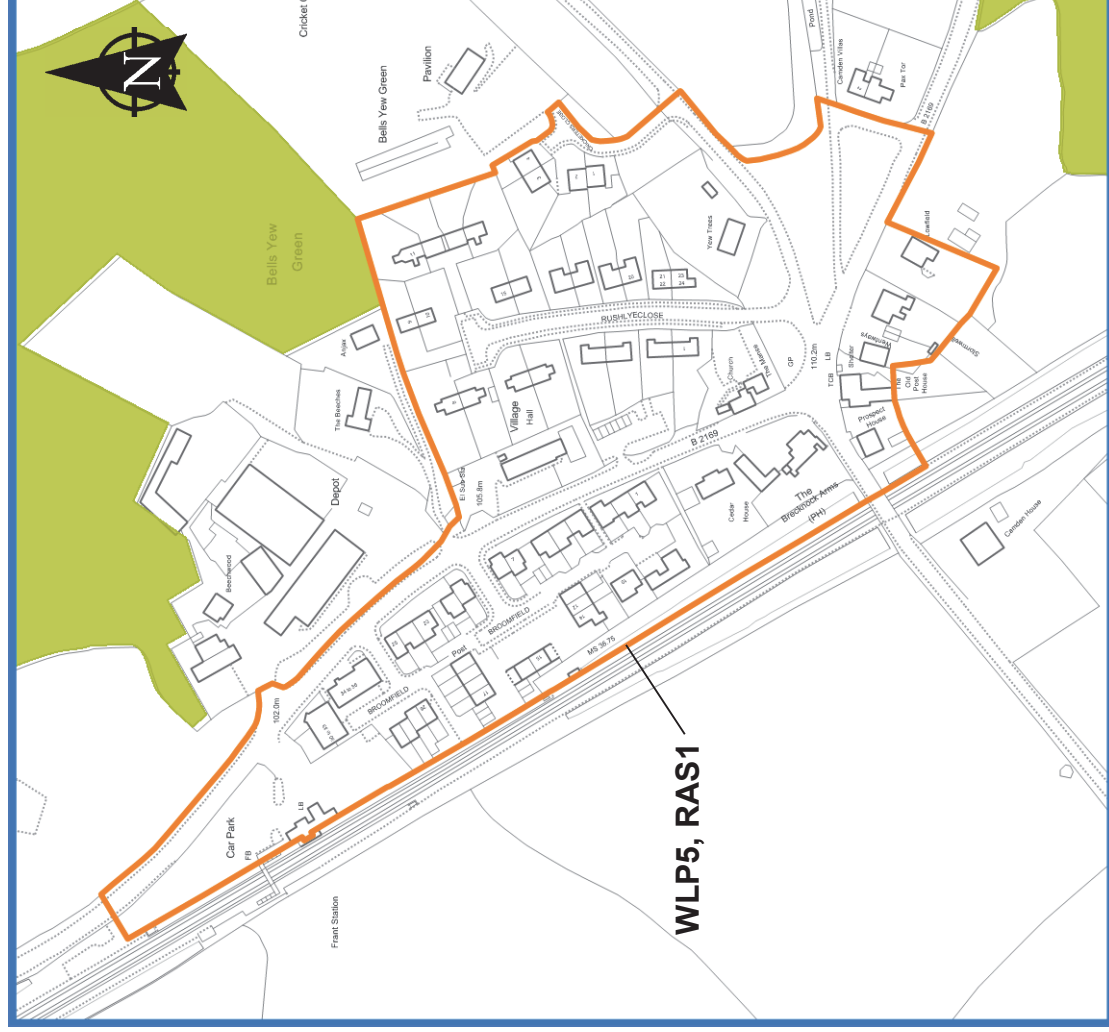

# Proposals Map 3

### Key

Ancient Woodland

Core Area

Proposals Map boundary

The whole of this Proposals Map is within the High Weald Area of Outstanding Natural Beauty (AONB)

This map does not identify specific open space areas. However, the Council is seeking to protect the following types of space: Allotments, Amenity Green Space, Parks and Recreational Grounds, Children's Play Space, Youth Play Space, Natural Green Space and Outdoor Sports Space.

100 Metres

Scale 1:3000 @ A3

Wealden Local Plan

January 2019