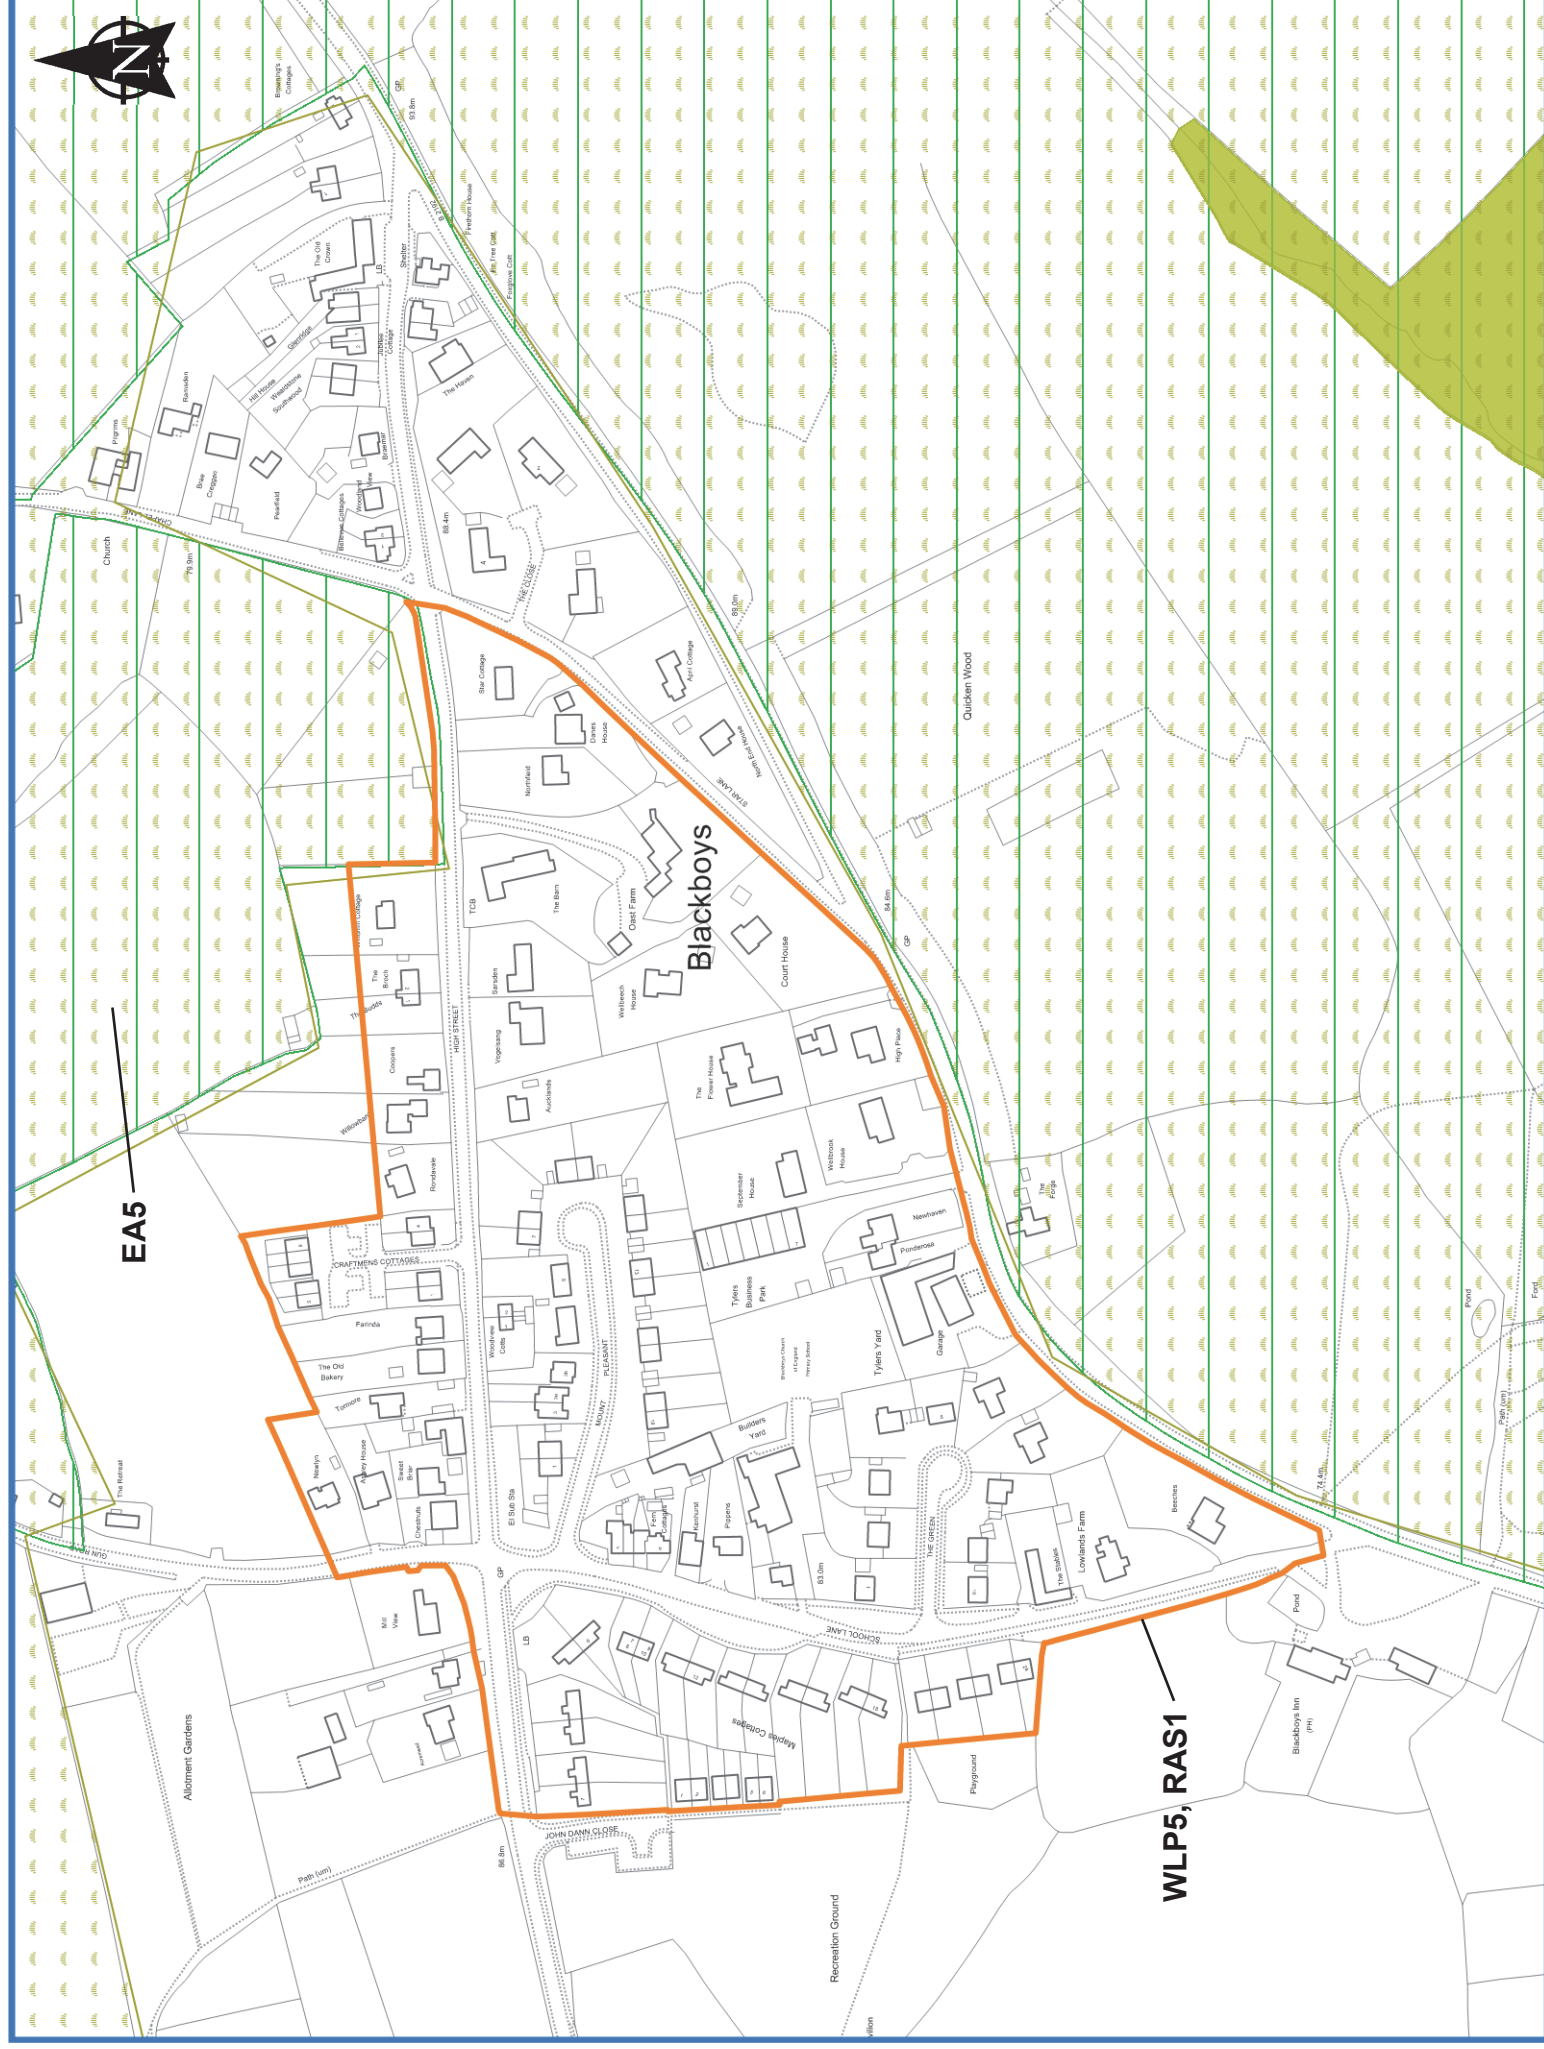

Proposals Map 5 Blackboys

Key

High Weald AONB

Ancient Woodland

Biodiversity Opportunity Areas

Core Area

Proposals Map boundary

This map does not identify specific open space areas. However, the Council is seeking to protect the following types of space: Allotments, Amenity Green Space, Parks and Recreational Grounds, Children's Play Space, Youth Play Space, Natural Green Space and Outdoor Sports Space.

© Crown copyright and database rights 2018 Ordnance Survey 100018682. You are permitted to use this data solely to enable you to respond to, or interact with, the organisation that provided you with the data. You are not permitted to copy, sub-licence, distribute or sell any of this data to third parties in any form.

© Natural England copyright 2018

Contains Environment Agency information © Environment Agency and/or database right 2018. All rights reserved.

© English Heritage 2018. Contains Ordnance Survey data © Crown copyright and database right 2018 The English Heritage GIS Data contained in this material was obtained on 13/09/16. The most publicly available up to date English Heritage GIS Data can be obtained from <http://www.english-heritage.org.uk>

100 Metres

Scale 1:3000 @ A3

Wealden Local Plan

January 2019