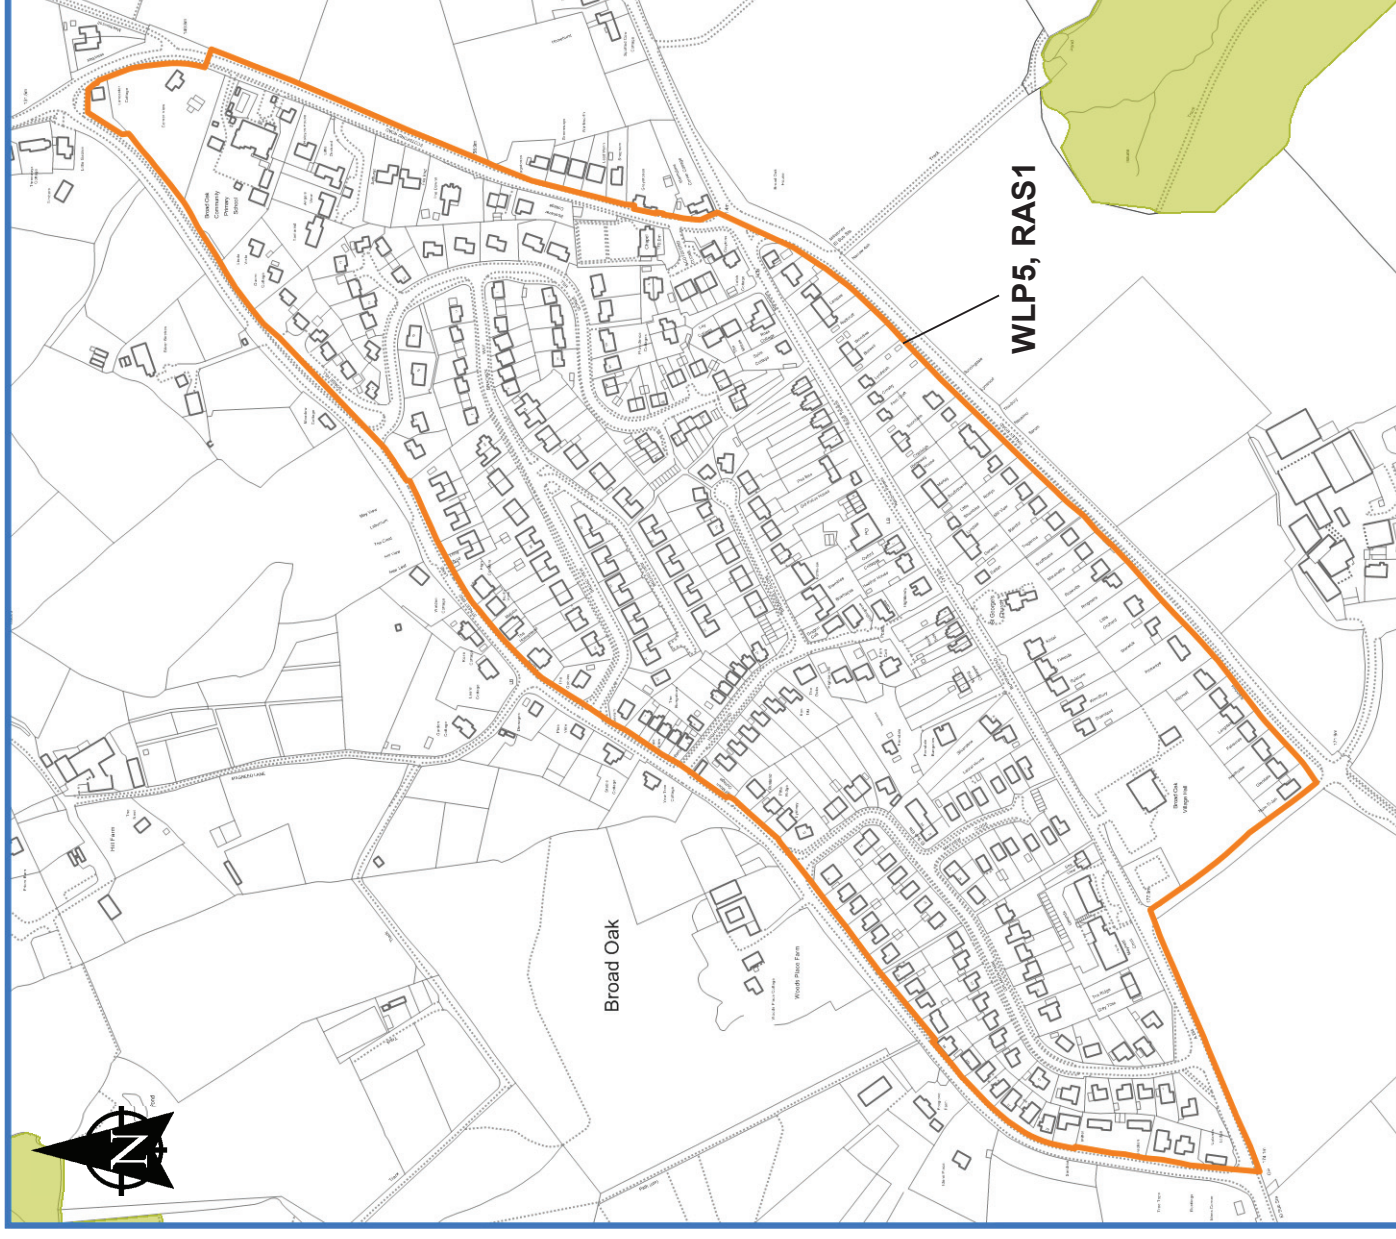

Proposals Map 7

Broad Oak

Key

Ancient Woodland

Core Area

Proposals Map boundary

The whole of this Proposals Map is within the High Weald Area of Outstanding Natural Beauty (AONB)

This map does not identify specific open space areas. However, the Council is seeking to protect the following types of space: Allotments, Amenity Green Space, Parks and Recreational Grounds, Children's Play Space, Youth Play Space, Natural Green Space and Outdoor Sports Space.

© Crown copyright and database rights 2018 Ordnance Survey 100018692. You are permitted to use this data solely to enable you to respond to, or interact with, the organisation that provided you with the data. You are not permitted to copy, sub-licence, distribute or sell any of this data to third parties in any form.

© Natural England copyright 2018

Contains Environment Agency information © Environment Agency and/or database right 2018. All rights reserved.

© English Heritage 2018. Contains Ordnance Survey data © Crown copyright and database right 2018 The English Heritage GIS Data contained in this material was obtained on 13/09/16. The most publicly available up to date English Heritage GIS Data can be obtained from <http://www.english-heritage.org.uk>.

150 Metres

Scale 1:5000 @ A3

Wealden Local Plan

January 2019