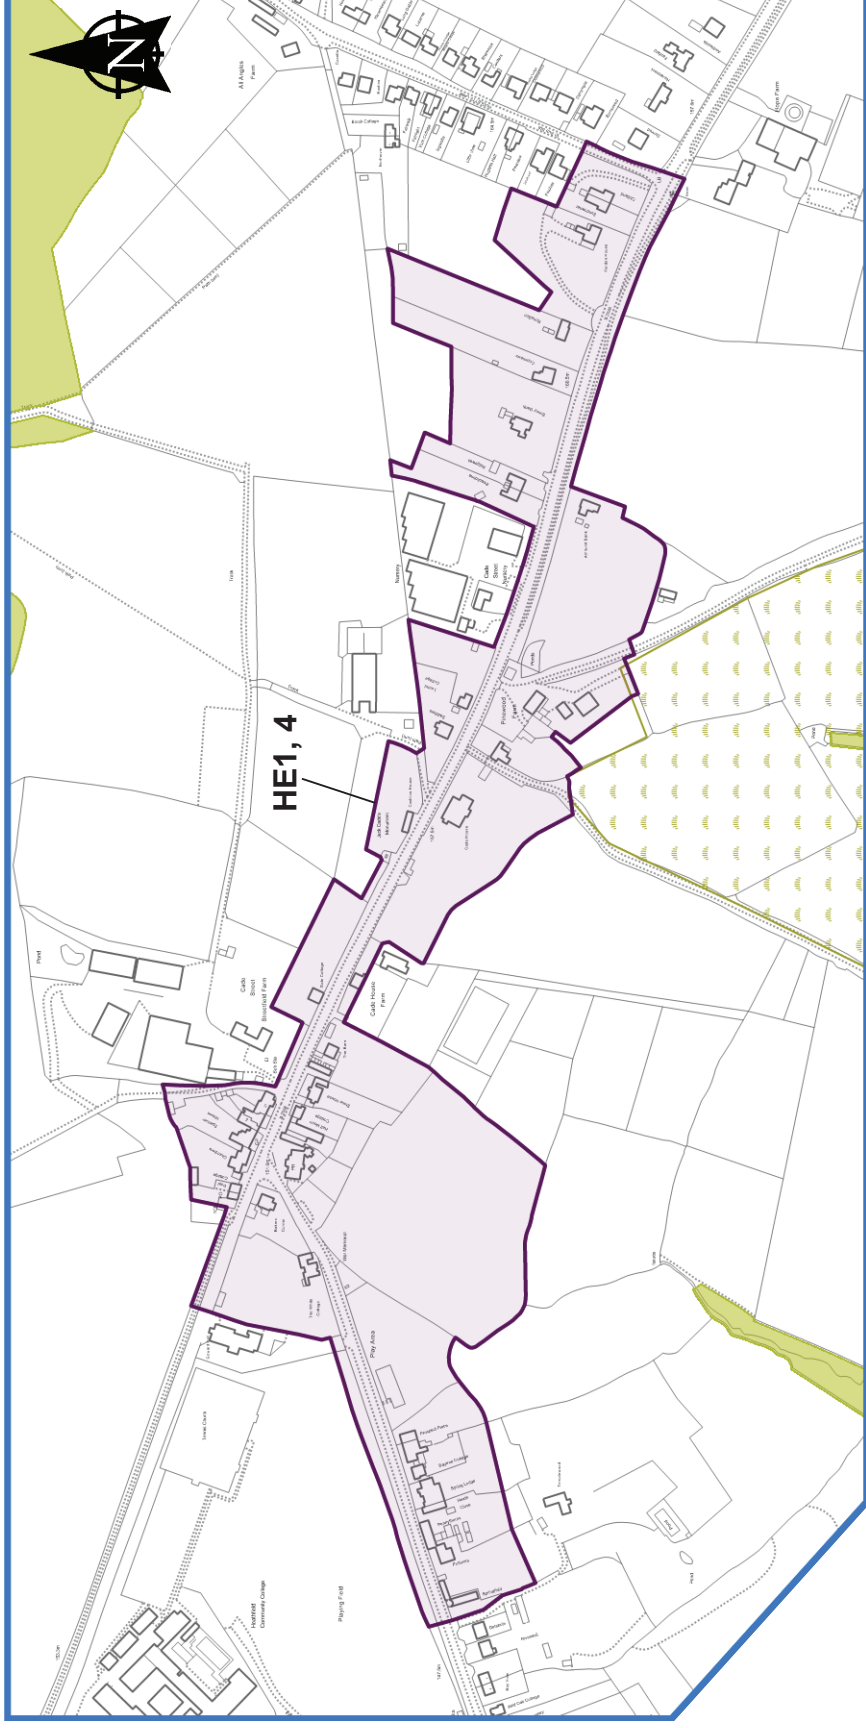

# Proposals Map 9 Cade Street

## Key

-  Ancient Woodland
-  Biodiversity Opportunity Areas
-  Conservation Area
-  Proposals Map boundary

The whole of this Proposals Map is within the High Weald Area of Outstanding Natural Beauty (AONB)

This map does not identify specific open space areas. However, the Council is seeking to protect the following types of space: Allotments, Amenity Green Space, Parks and Recreational Grounds, Children's Play Space, Youth Play Space, Natural Green Space and Outdoor Sports Space.

© Crown copyright and database rights 2018 Ordnance Survey 100018692. You are permitted to use this data solely to enable you to respond to, or interact with, the organisation that provided you with the data. You are not permitted to copy, sub-licence, distribute or sell any of this data to third parties in any form.