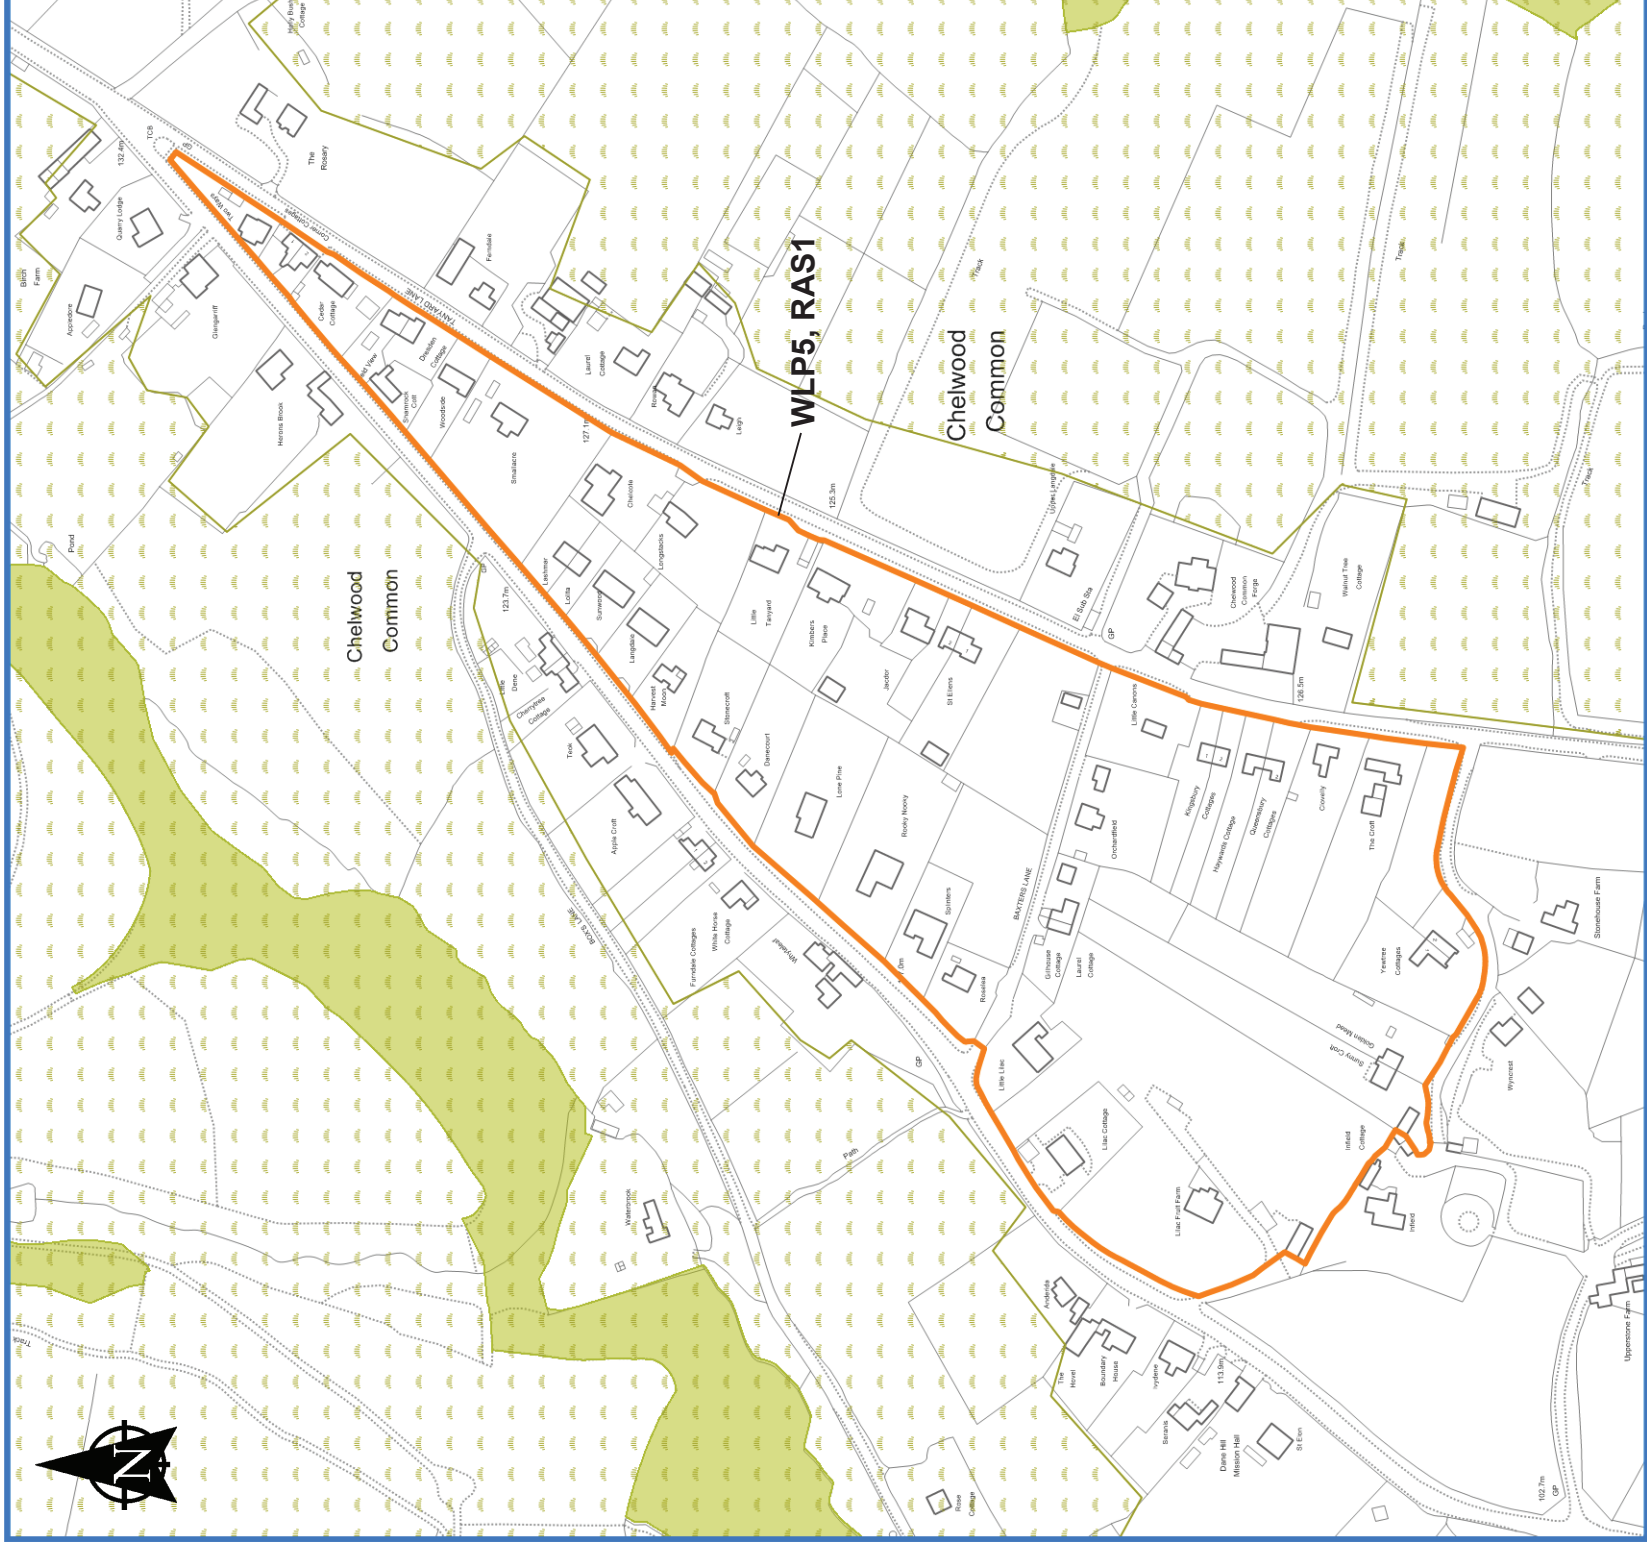

# Proposals Map 10 Chelwood Common

- Key**
-  Ancient Woodland
  -  Biodiversity Opportunity Areas
  -  Core Area
  -  Proposals Map boundary

The whole of this Proposals Map is within the High Weald Area of Outstanding Natural Beauty (AONB)

© Crown copyright and database rights 2018 Ordnance Survey 100018692. You are permitted to use this data solely to enable you to respond to, or interact with, the organisation that provided you with the data. You are not permitted to copy, sub-licence, distribute or sell any of this data to third parties in any form.