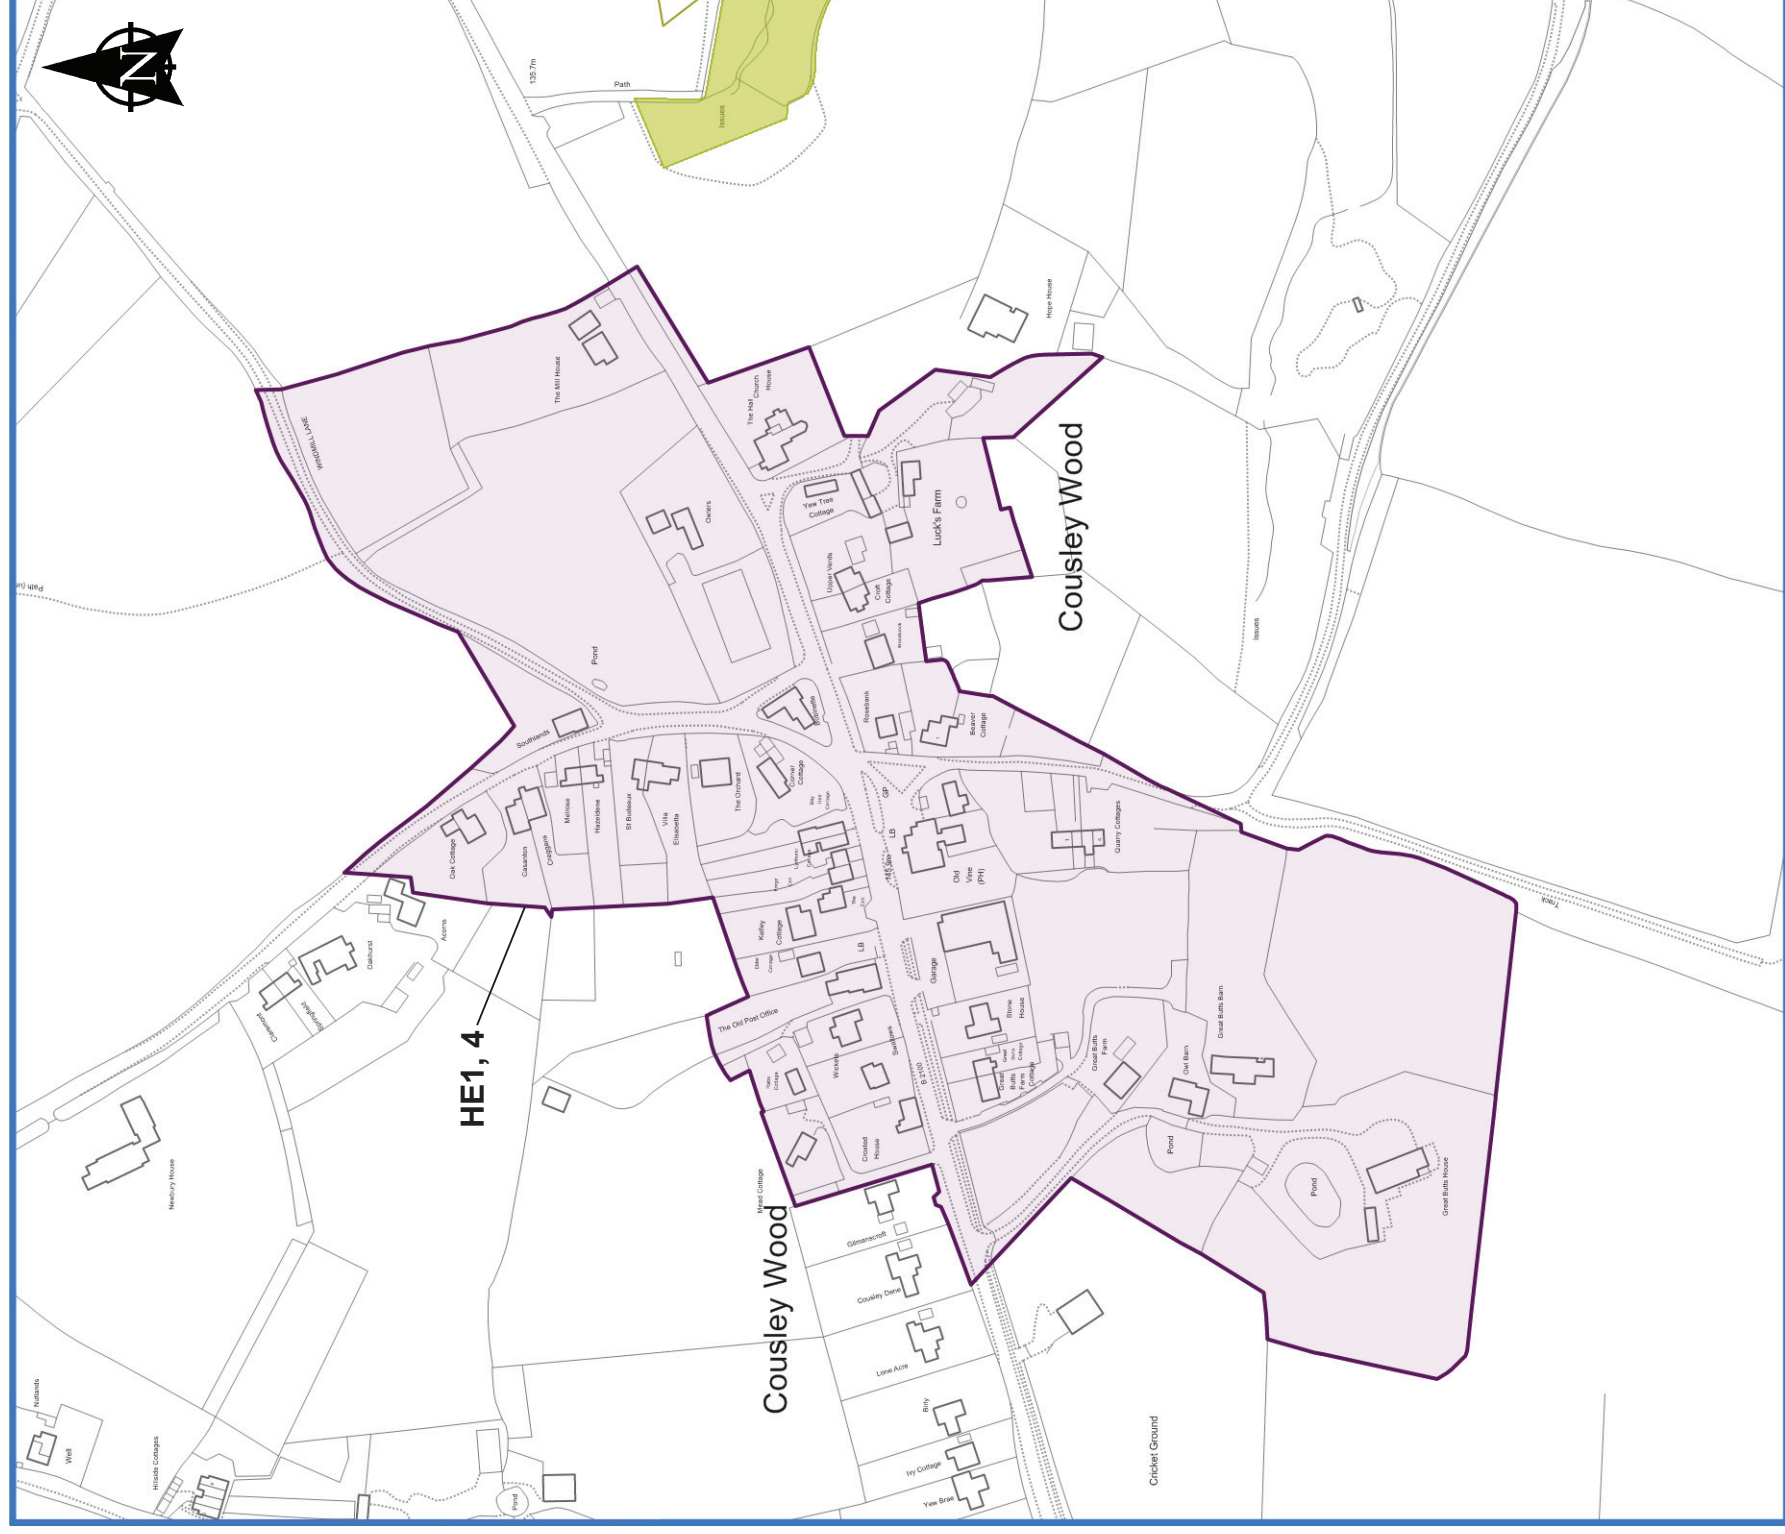

Proposals Map 13 Cousley Wood

Key

- Ancient Woodland
- Conservation Area
- Proposals Map boundary

The whole of this Proposals Map is within the High Weald Area of Outstanding Natural Beauty (AONB)

This map does not identify specific open space areas. However, the Council is seeking to protect the following types of space: Allotments, Amenity Green Space, Parks and Recreational Grounds, Children's Play Space, Youth Play Space, Natural Green Space and Outdoor Sports Space.

© Crown copyright and database rights 2018 Ordnance Survey 100018692. You are permitted to use this data solely to enable you to respond to, or interact with, the organisation that provided you with the data. You are not permitted to copy, sub-licence, distribute or sell any of this data to third parties in any form.

© Natural England copyright 2018

Contains Environment Agency information © Environment Agency and/or database right 2018. All rights reserved.

© English Heritage 2018. Contains Ordnance Survey data © Crown copyright and database right 2018. The English Heritage GIS Data contained in this material was obtained on 13/9/16. The most publicly available up to date English Heritage GIS Data can be obtained from <http://www.english-heritage.org.uk>.

100 Metres
Scale 1:3000 @ A3