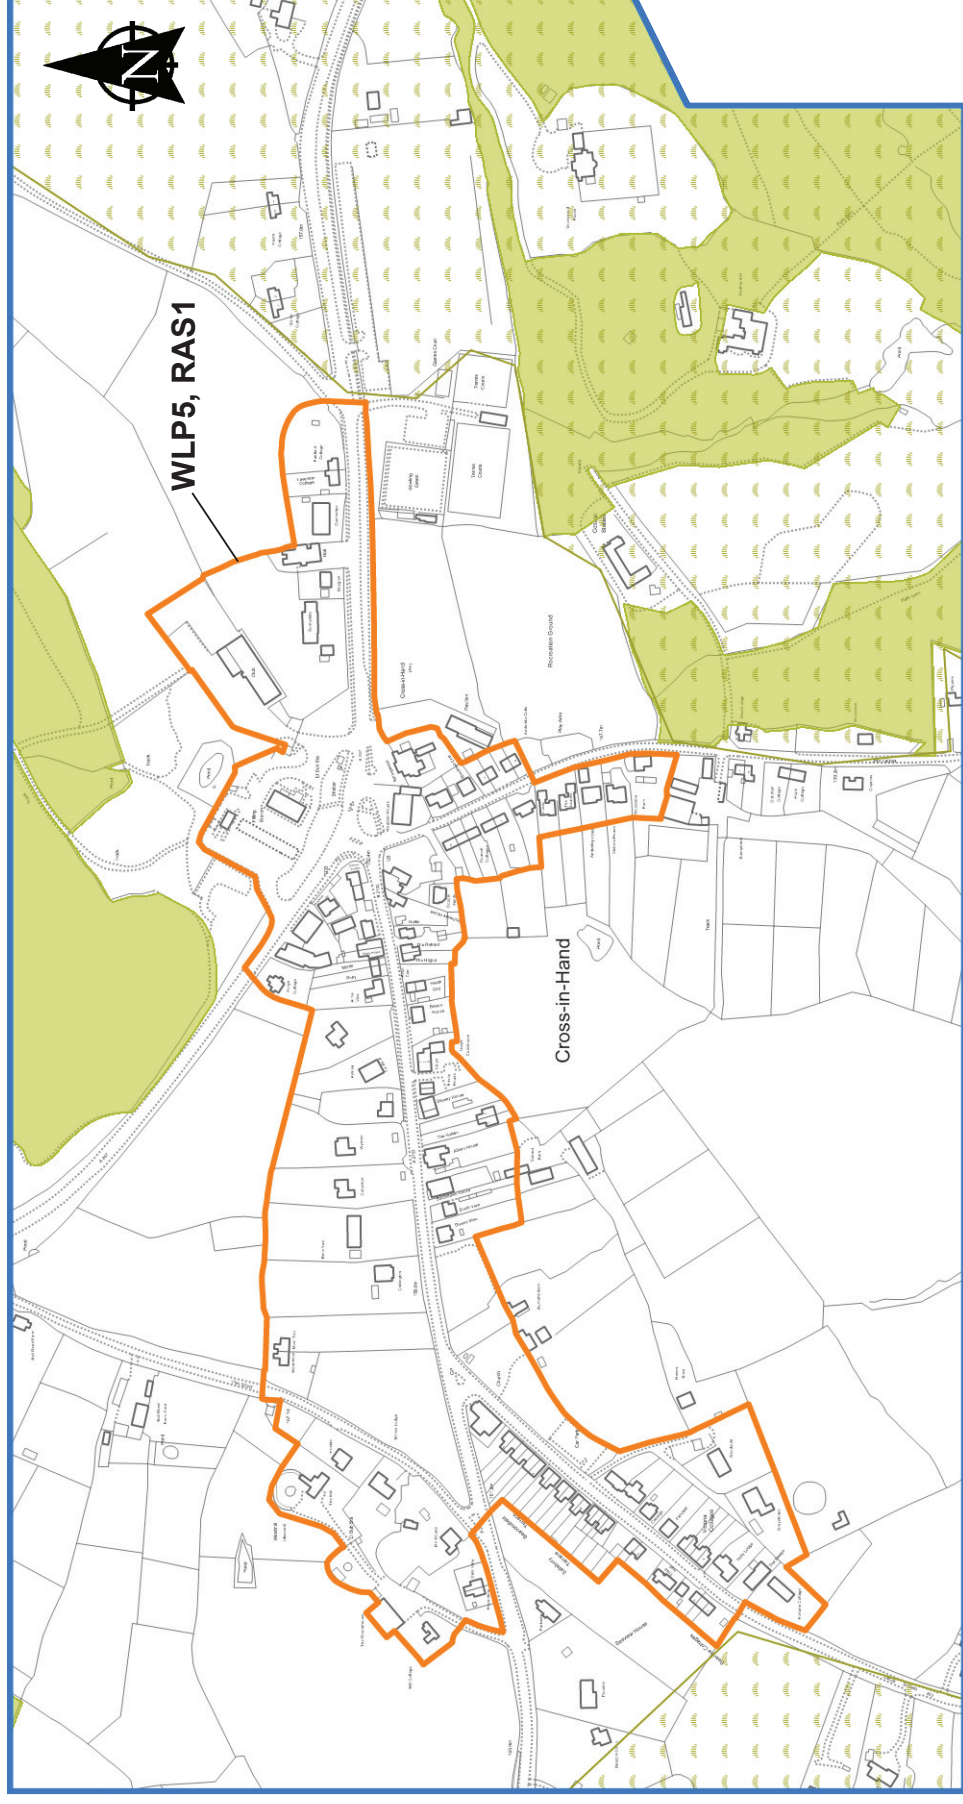

# Proposals Map 15 Cross in Hand

## Key

-  Ancient Woodland
-  Biodiversity Opportunity Areas
-  Core Area
-  Proposals Map boundary

The whole of this Proposals Map is within the High Weald Area of Outstanding Natural Beauty (AONB)

This map does not identify specific open space areas. However, the Council is seeking to protect the following types of space: Allotments, Amenity Green Space, Parks and Recreational Grounds, Children's Play Space, Youth Play Space, Natural Green Space and Outdoor Sports Space.

© Crown copyright and database rights 2018 Ordnance Survey 100018692. You are permitted to use this data solely to enable you to respond to, or interact with, the organisation that provided you with the data. You are not permitted to copy, sub-licence, distribute or sell any of this data to third parties in any form.

150 Metres  
Scale 1:5000 @ A3