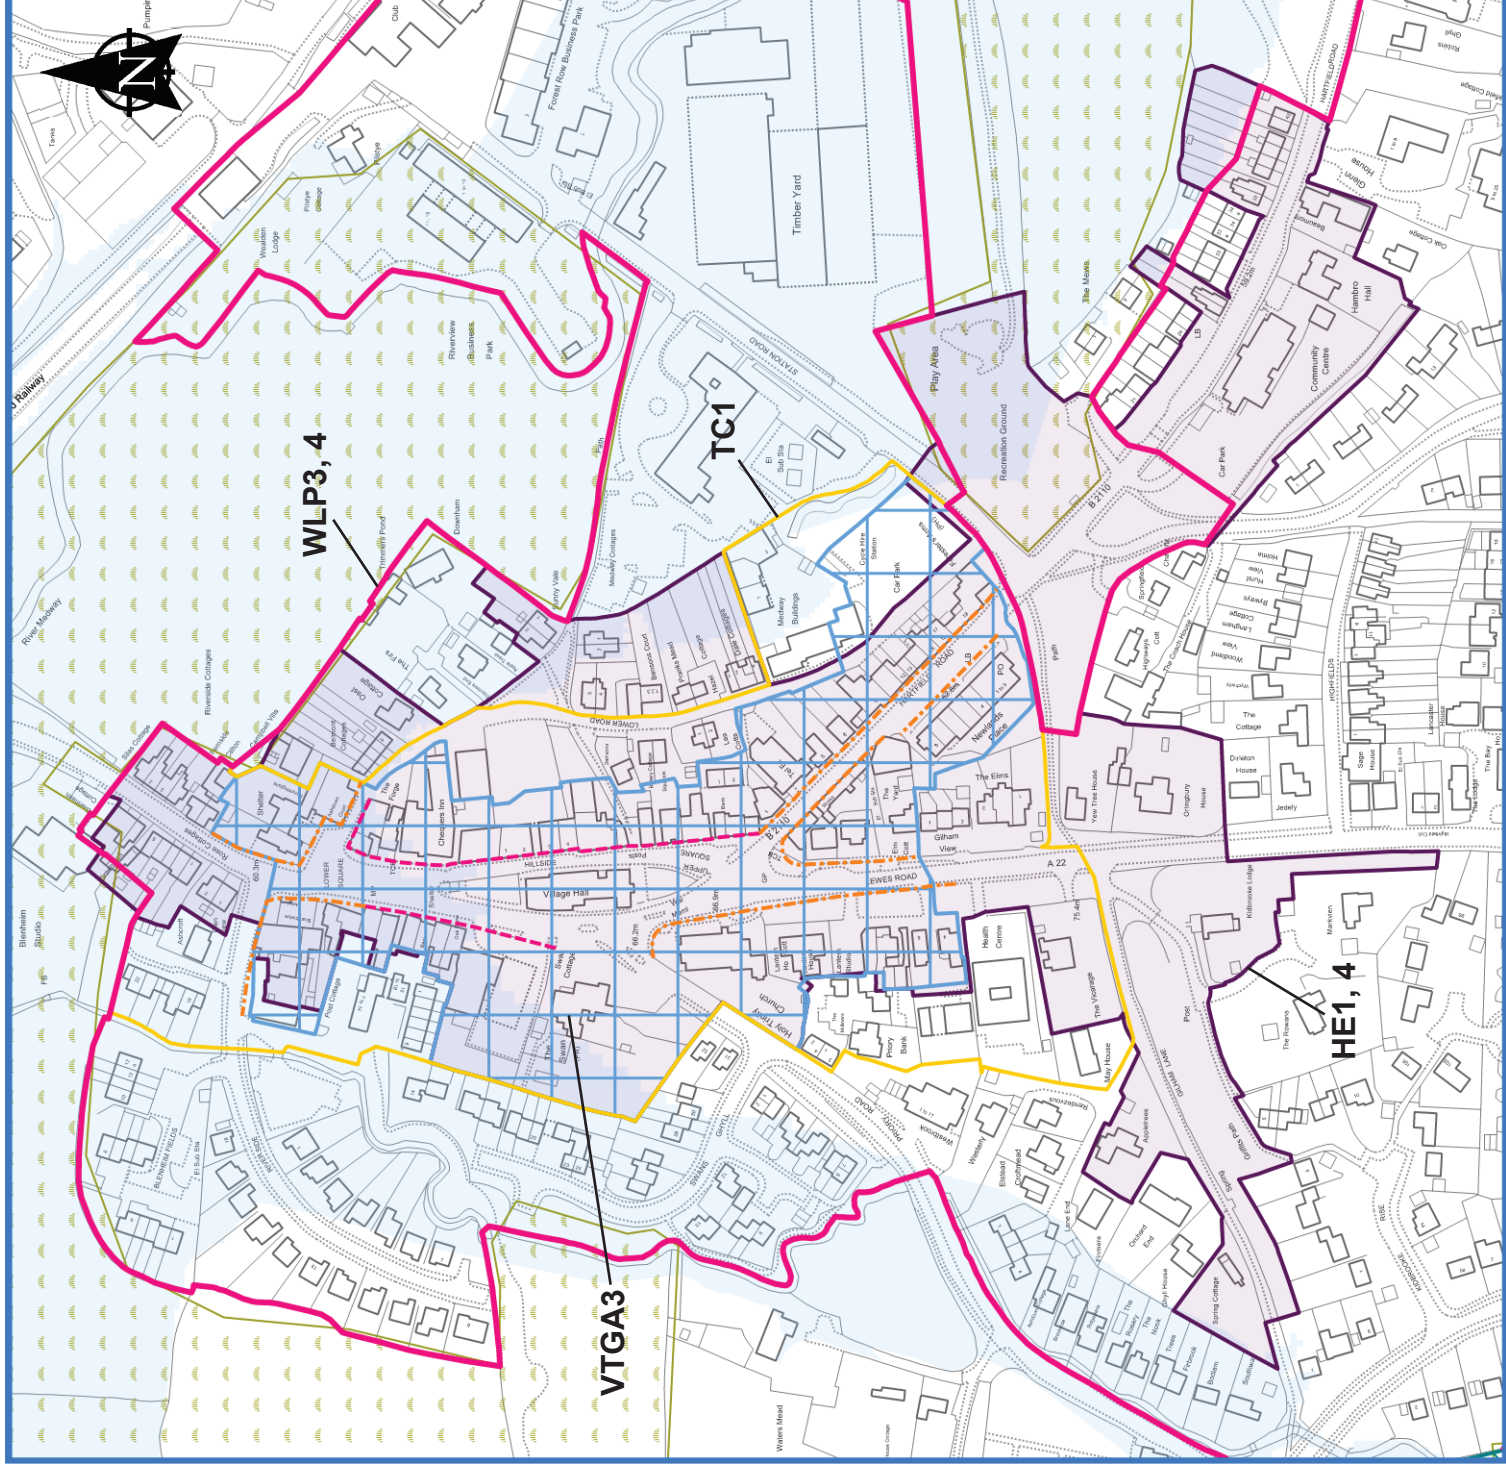

# Proposals Map 25

## Forest Row Town Centre

### Key

- Flood Zone 2 and high central climate change
- Biodiversity Opportunity Areas
- Conservation Area
- Primary Shopping Area
- Town Centre Area
- Primary Shopping Frontage
- Secondary Shopping Frontage
- Development Boundary
- Proposals Map boundary

© Crown copyright and database rights 2018 Ordnance Survey 100018692. You are permitted to use this data solely to enable you to respond to, or interact with, the organisation that provided you with the data. You are not permitted to copy, sub-licence, distribute or sell any of this data to third parties in any form.