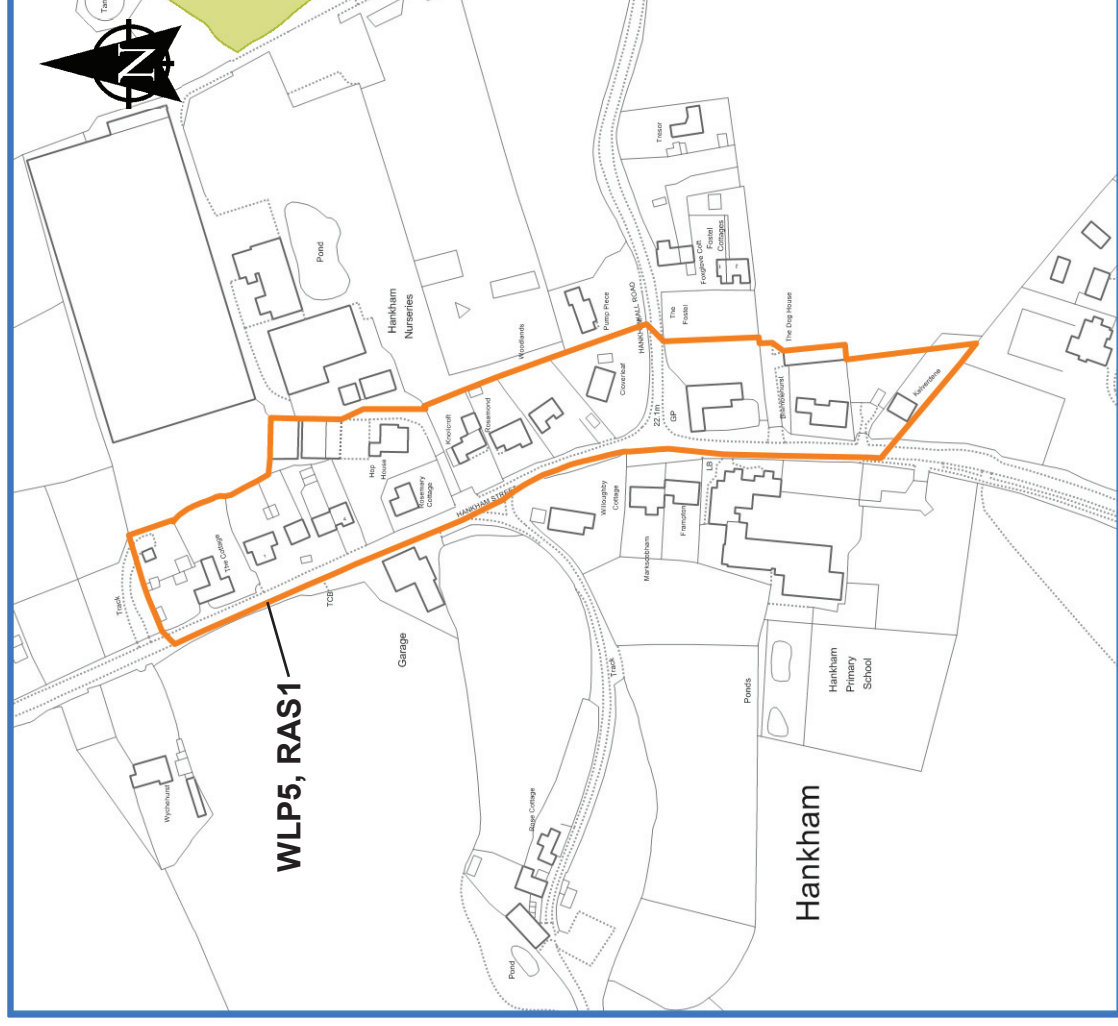

# Proposals Map 33 Hankham

## Key

Ancient Woodland

Core Area

Proposals Map boundary

This map does not identify specific open space areas. However, the Council is seeking to protect the following types of space: Allotments, Amenity Green Space, Parks and Recreational Grounds, Children's Play Space, Youth Play Space, Natural Green Space and Outdoor Sports Space.

© Crown copyright and database rights 2018 Ordnance Survey 100018692. You are permitted to use this data solely to enable you to respond to, or interact with, the organisation that provided you with the data. You are not permitted to copy, sub-licence, distribute or sell any of this data to third parties in any form.

100 Metres

Scale 1:3000 @ A3

Wealden Local Plan

January 2019