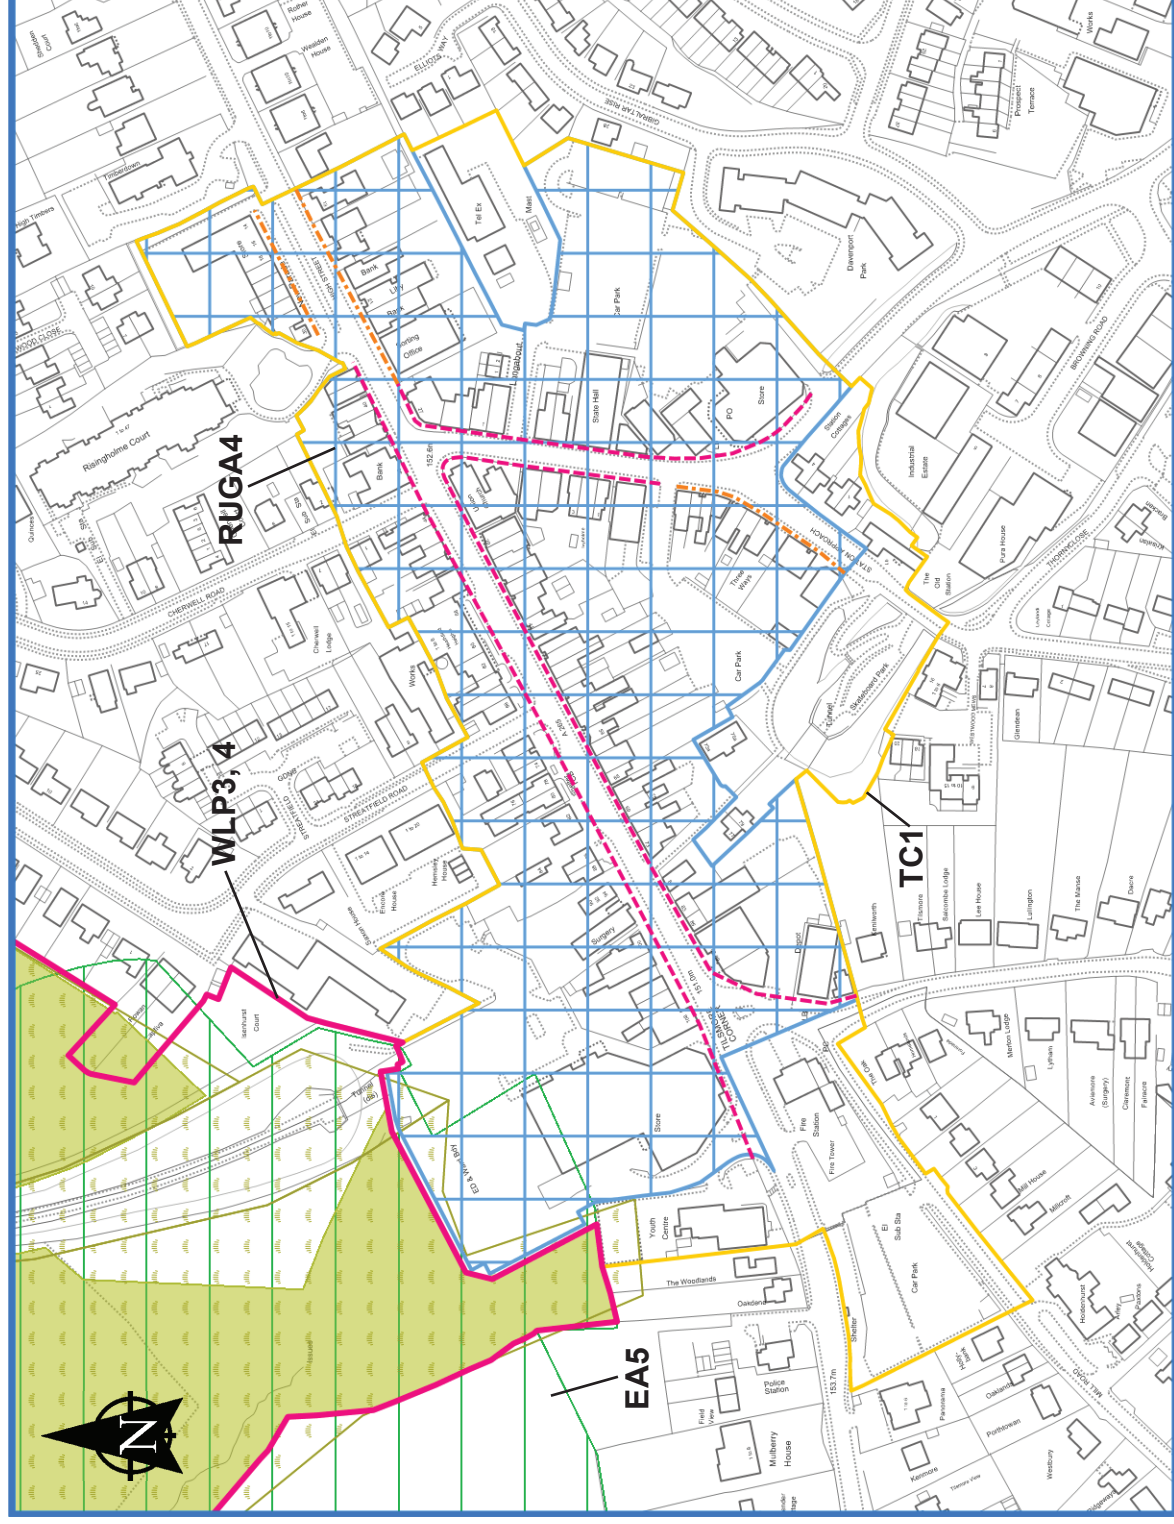

# Proposals Map 36

## Heathfield Town Centre

### Key

- High Weald AONB
- Ancient Woodland
- Biodiversity Opportunity Areas
- Primary Shopping Area
- Town Centre Area
- Primary Shopping Frontage
- Secondary Shopping Frontage
- Development Boundary
- Proposals Map boundary