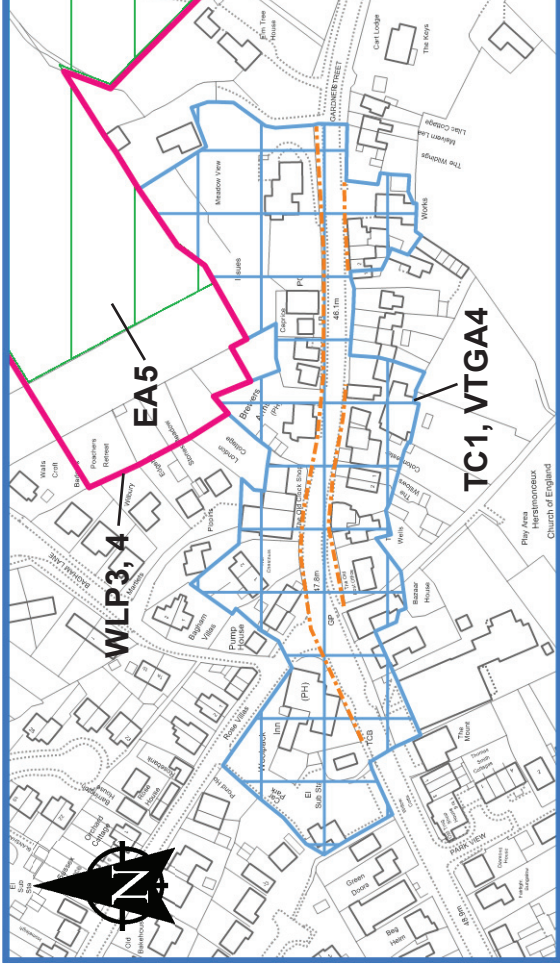

# Proposals Map 38 Herstmonceux Primary Shopping Area

## Key

High Weald AONB

Primary Shopping Area

Secondary Shopping Frontage

Development Boundary

Proposals Map boundary

This map does not identify specific open space areas. However, the Council is seeking to protect the following types of space: Allotments, Amenity Green Space, Parks and Recreational Grounds, Children's Play Space, Youth Play Space, Natural Green Space and Outdoor Sports Space.

© Crown copyright and database rights 2018 Ordnance Survey 100018692. You are permitted to use this data solely to enable you to respond to, or interact with, the organisation that provided you with the data. You are not permitted to copy, sub-licence, distribute or sell any of this data to third parties in any form.

100 Metres

Scale 1:3000 @ A3

Wealden Local Plan

January 2019