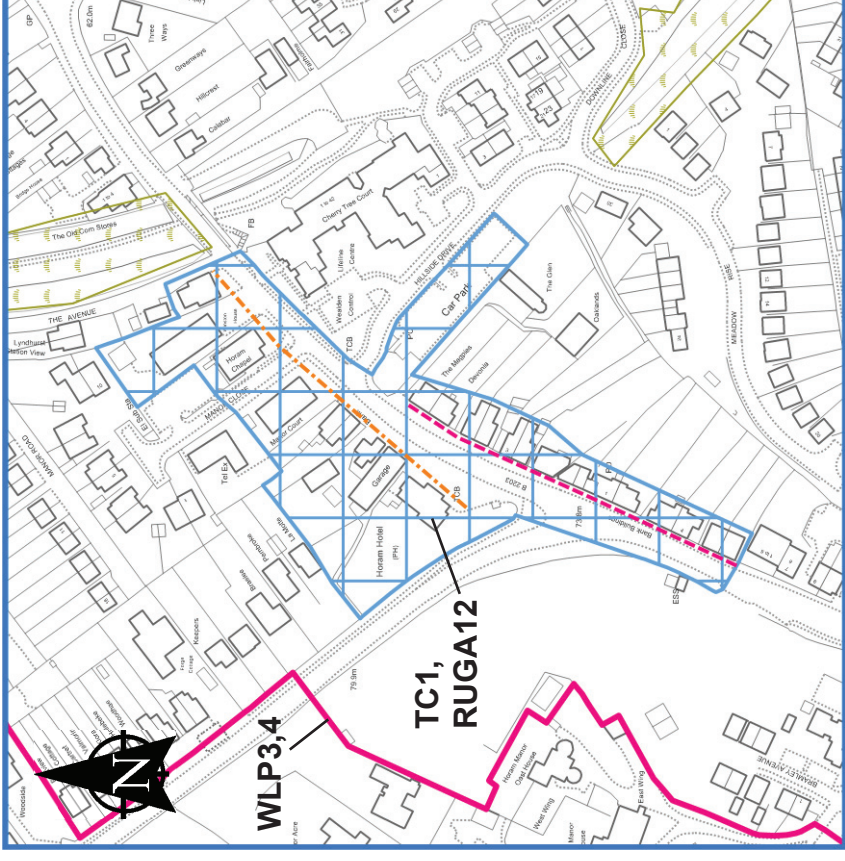

Proposals Map 41

Horam Primary Shopping Area

Key

- Biodiversity Opportunity Areas 
- Primary Shopping Area 
- Primary Shopping Frontage 
- Secondary Shopping Frontage 
- Development Boundary 
- Proposals Map boundary 

This map does not identify specific open space areas. However, the Council is seeking to protect the following types of space: Allotments, Amenity Green Space, Parks and Recreational Grounds, Children's Play Space, Youth Play Space, Natural Green Space and Outdoor Sports Space.

© Crown copyright and database rights 2018 Ordnance Survey 100018692. You are permitted to use this data solely to enable you to respond to, or interact with, the organisation that provided you with the data. You are not permitted to copy, sub-licence, distribute or sell any of this data to third parties in any form.

100 Metres

Scale 1:3000 @ A3

Wealden Local Plan

January 2019