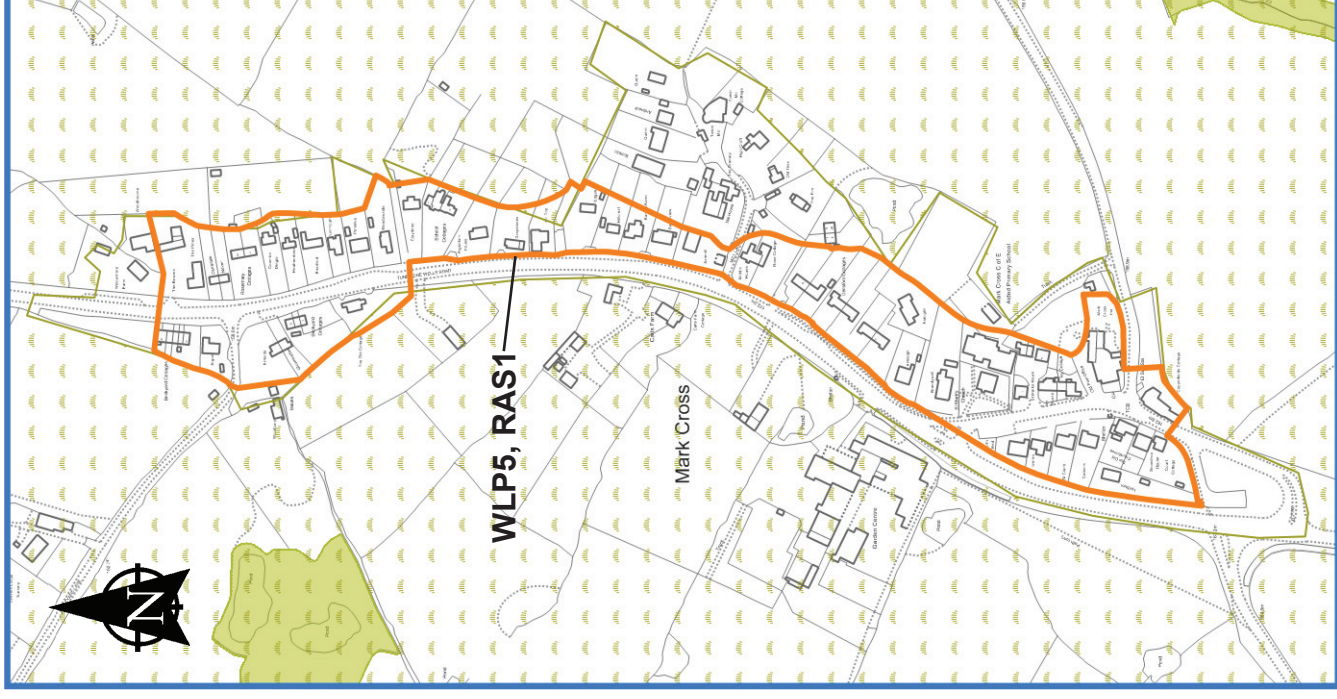

Proposals Map 46

Mark Cross

Key

- Ancient Woodland 
- Biodiversity Opportunity Areas 
- Core Area 
- Proposals Map boundary 

The whole of this Proposals Map is within the High Weald Area of Outstanding Natural Beauty (AONB)

© Crown copyright and database rights 2018 Ordnance Survey 100018692. You are permitted to use this data solely to enable you to respond to, or interact with, the organisation that provided you with the data. You are not permitted to copy, sub-licence, distribute or sell any of this data to third parties in any form.

150 Metres
Scale 1:5000 @ A3