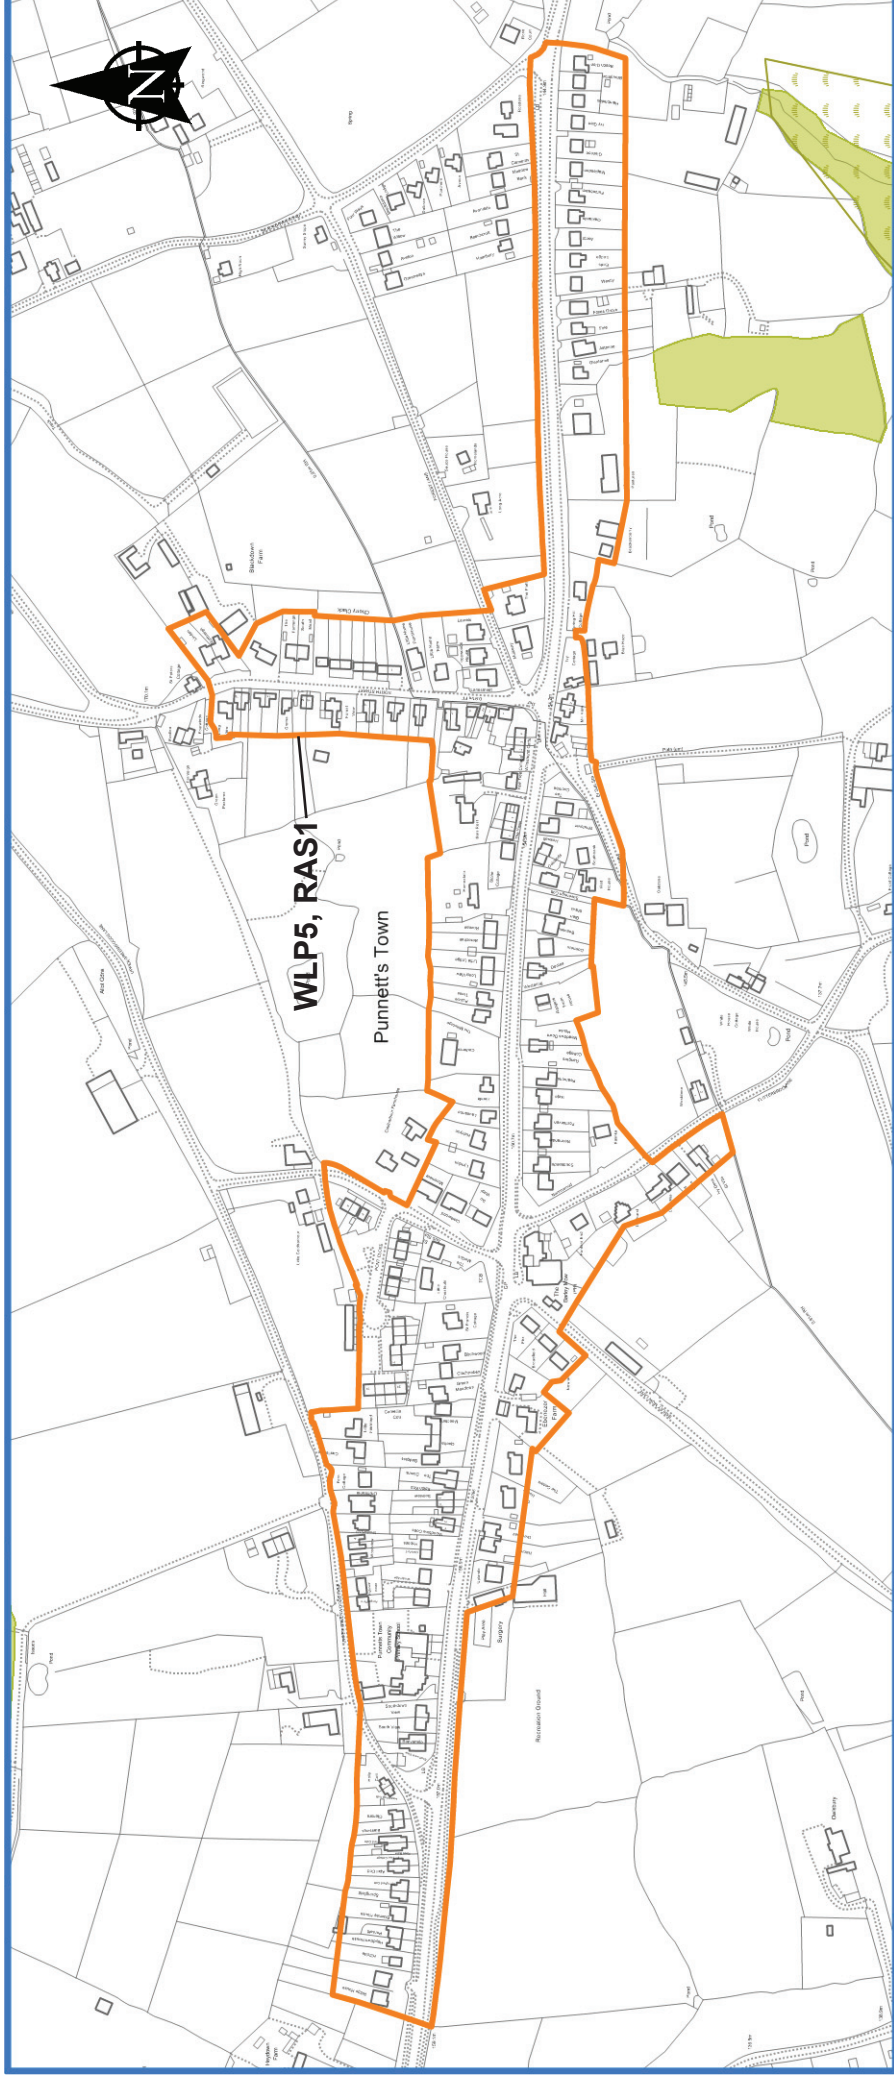

Proposals Map 56 Punnett's Town

Key

Ancient Woodland

Biodiversity Opportunity Areas

Core Area

Proposals Map boundary

The whole of this Proposals Map is within the High Weald Area of Outstanding Natural Beauty (AONB)

This map does not identify specific open space areas. However, the Council is seeking to protect the following types of space: Allotments, Amenity Green Space, Parks and Recreational Grounds, Children's Play Space, Youth Play Space, Natural Green Space and Outdoor Sports Space.

© Crown copyright and database rights 2018 Ordnance Survey 100018692. You are permitted to use this data solely to enable you to respond to, or interact with, the organisation that provided you with the data. You are not permitted to copy, sub-licence, distribute or sell any of this data to third parties in any form.

150 Metres

Scale 1:5000 @ A3

Wealden Local Plan

January 2019