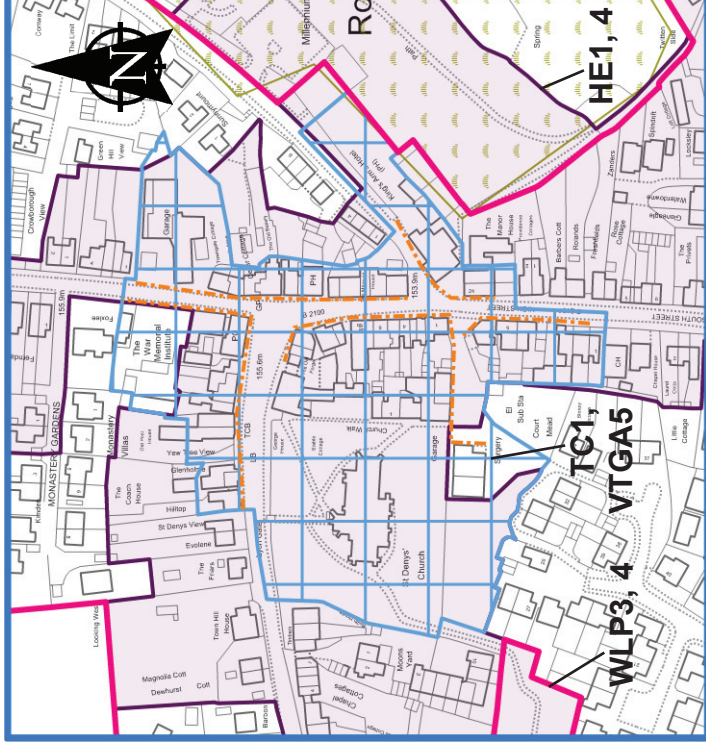

Proposals Map 59

Rotherfield Primary Shopping Area

Key

- Biodiversity Opportunity Areas 
- Conservation Area 
- Primary Shopping Area 
- Secondary Shopping Frontage 
- Development Boundary 
- Proposals Map boundary 

The whole of this Proposals Map is within the High Weald Area of Outstanding Natural Beauty (AONB)

This map does not identify specific open space areas. However, the Council is seeking to protect the following types of space: Allotments, Amenity Green Space, Parks and Recreational Grounds, Children's Play Space, Youth Play Space, Natural Green Space and Outdoor Sports Space.

© Crown copyright and database rights 2018 Ordnance Survey 100018692. You are permitted to use this data solely to enable you to respond to, or interact with, the organisation that provided you with the data. You are not permitted to copy, sub-licence, distribute or sell any of this data to third parties in any form.