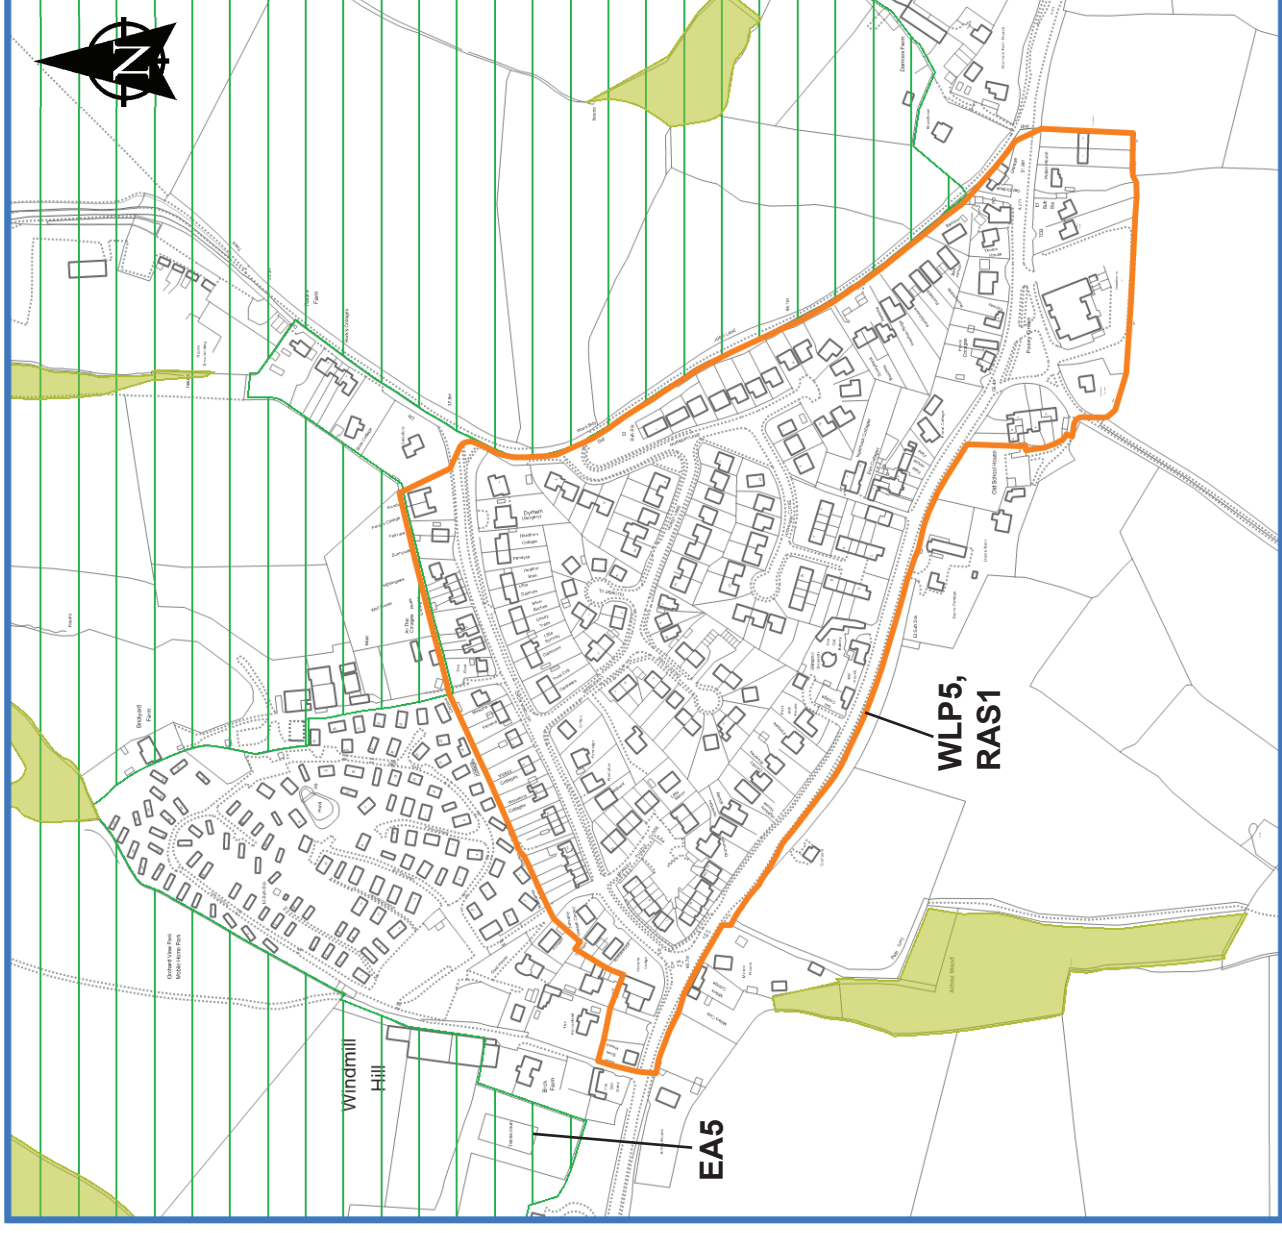

Proposals Map 73

Windmill Hill

Key

High Weald AONB

Ancient Woodland

Core Area

Proposals Map boundary

This map does not identify specific open space areas. However, the Council is seeking to protect the following types of space: Allotments, Amenity Green Space, Parks and Recreational Grounds, Children's Play Space, Youth Play Space, Natural Green Space and Outdoor Sports Space.

© Crown copyright and database rights 2018 Ordnance Survey 100018692. You are permitted to use this data solely to enable you to respond to, or interact with, the organisation that provided you with the data. You are not permitted to copy, sub-licence, distribute or sell any of this data to third parties in any form.

© Natural England copyright 2018

Contains Environment Agency information © Environment Agency and/or database right 2018. All rights reserved.

© English Heritage 2018. Contains Ordnance Survey data © Crown copyright and database right 2018. The English Heritage GIS Data contained in this material was obtained on 13/9/16. The most publicly available up to date English Heritage GIS Data can be obtained from <http://www.english-heritage.org.uk>.

150 Metres

Scale 1:5000 @ A3

Wealden Local Plan

January 2019